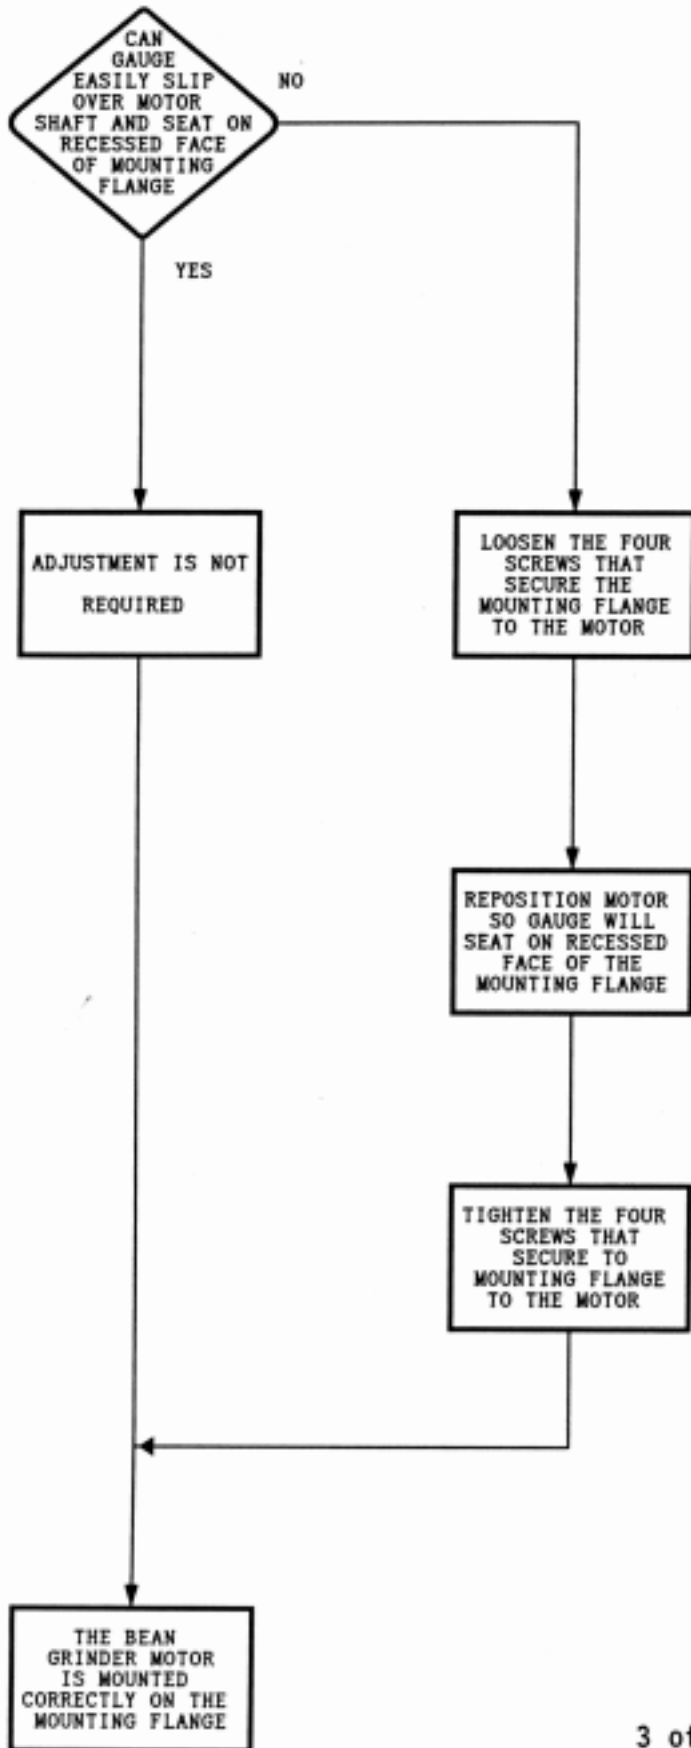

KIT PART NUMBER 6220005

INSTRUCTIONS FOR USING THE CANISTER MOTOR AND GRINDER MOTOR LOCATOR GAUGES

**CHECK THE PARTS RECEIVED IN THE KIT WITH THE PARTS LIST
IN THESE INSTRUCTIONS. IF ANY PARTS ARE MISSING,
CONTACT NATIONAL VENDORS' PARTS DEPARTMENT IMMEDIATELY.**

Read these instructions carefully before using the kit.
Retain these instructions for part numbers and for future reference.

This kit contains the following:

PART NUMBER	DESCRIPTION	QUANTITY
6220003	Locator Guage, Canister Motor	1
6220004	Locator Guage, Grinder Motor	1
6220006	Instructions	1

DISPENSER MOTOR ADJUSTMENT

1 DISPENSER MOTOR GAUGE IN THE ADJUSTMENT CHECKING POSITION

2 SECURING DISPENSER MOTOR TO THE COFFEE SHELF

GRINDER MOTOR ADJUSTMENT

1

2

3