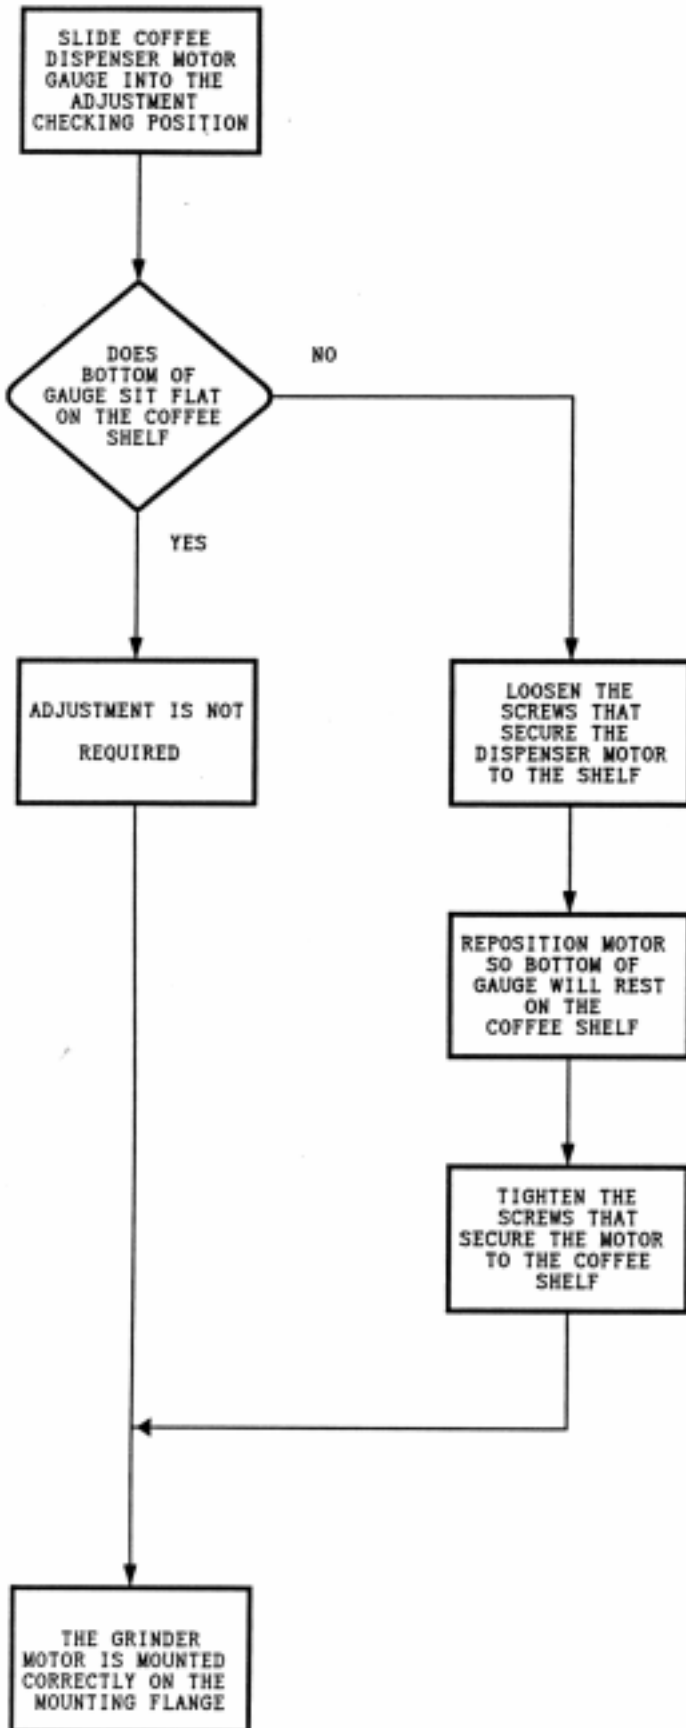

KIT PART NUMBER 6220005

INSTRUCTIONS FOR USING THE CANISTER MOTOR AND GRINDER MOTOR LOCATOR GAUGES

**CHECK THE PARTS RECEIVED IN THE KIT WITH THE PARTS LIST
IN THESE INSTRUCTIONS. IF ANY PARTS ARE MISSING,
CONTACT NATIONAL VENDORS' PARTS DEPARTMENT IMMEDIATELY.**

Read these instructions carefully before using the kit.
Retain these instructions for part numbers and for future reference.

This kit contains the following:

PART NUMBER	DESCRIPTION	QUANTITY
6220003	Locator Guage, Canister Motor	1
6220004	Locator Guage, Grinder Motor	1
6220006	Instructions	1

DISPENSER MOTOR ADJUSTMENT

1 DISPENSER MOTOR GAUGE IN THE ADJUSTMENT CHECKING POSITION

2 SECURING DISPENSER MOTOR TO THE COFFEE SHELF

GRINDER MOTOR ADJUSTMENT

1

2

3