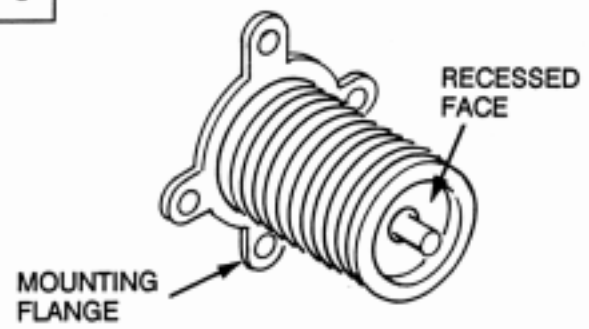

KIT PART NUMBER 6220005

INSTRUCTIONS FOR USING THE CANISTER MOTOR AND GRINDER MOTOR LOCATOR GAUGES

**CHECK THE PARTS RECEIVED IN THE KIT WITH THE PARTS LIST
IN THESE INSTRUCTIONS. IF ANY PARTS ARE MISSING,
CONTACT NATIONAL VENDORS' PARTS DEPARTMENT IMMEDIATELY.**

DISPENSER MOTOR ADJUSTMENT

1 DISPENSER MOTOR GAUGE IN THE ADJUSTMENT CHECKING POSITION

2 SECURING DISPENSER MOTOR TO THE COFFEE SHELF

GRINDER MOTOR ADJUSTMENT

1

2

3