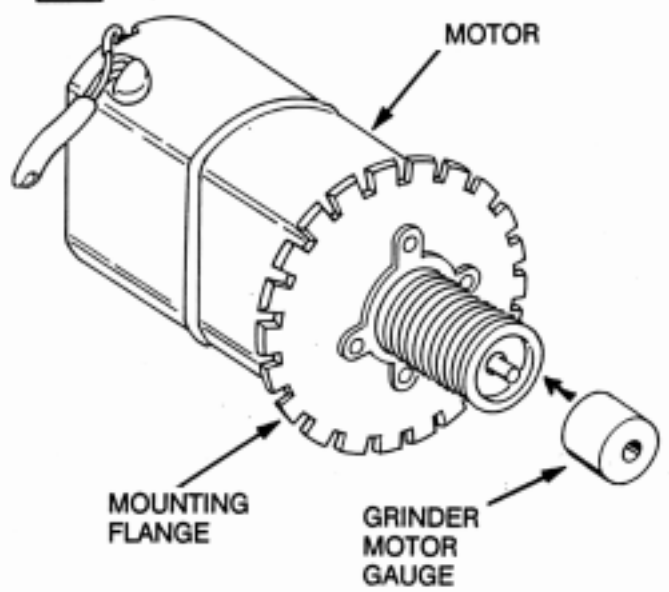

KIT PART NUMBER 6220005

INSTRUCTIONS FOR USING THE CANISTER MOTOR AND GRINDER MOTOR LOCATOR GAUGES

**CHECK THE PARTS RECEIVED IN THE KIT WITH THE PARTS LIST
IN THESE INSTRUCTIONS. IF ANY PARTS ARE MISSING,
CONTACT NATIONAL VENDORS' PARTS DEPARTMENT IMMEDIATELY.**

DISPENSER MOTOR ADJUSTMENT

1 DISPENSER MOTOR GAUGE IN THE ADJUSTMENT CHECKING POSITION

2 SECURING DISPENSER MOTOR TO THE COFFEE SHELF

GRINDER MOTOR ADJUSTMENT

1

2

3