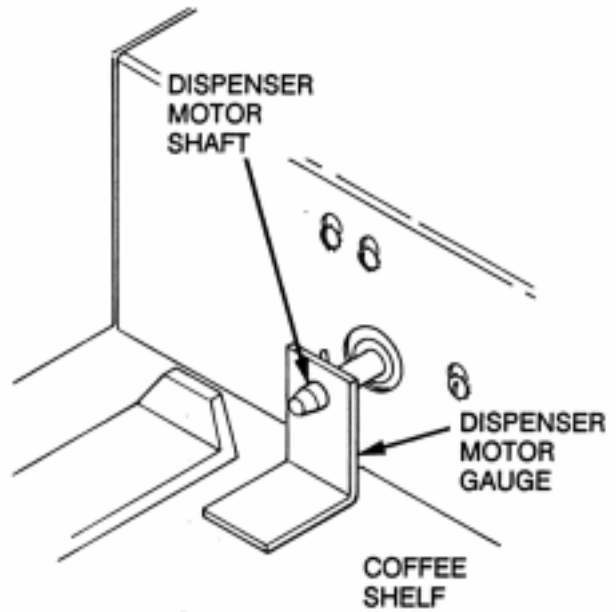

1 DISPENSER MOTOR GAUGE IN THE ADJUSTMENT CHECKING POSITION