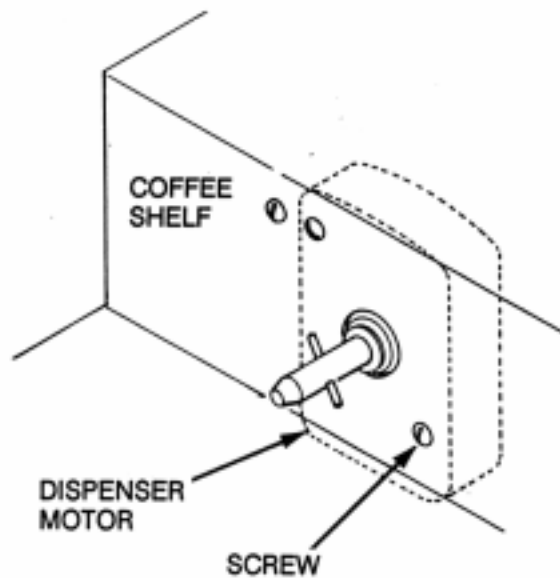

2 SECURING DISPENSER MOTOR TO THE COFFEE SHELF